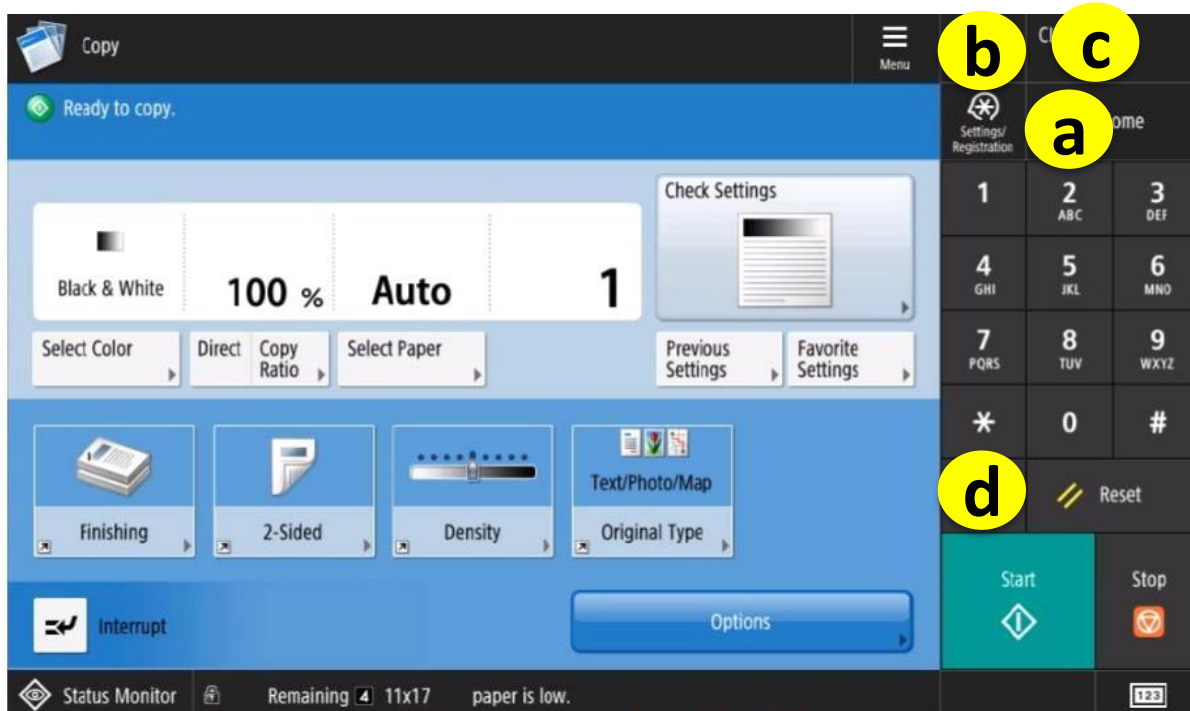

# What's New in the **DX Model**

| Button Name     | Current Position  | New Position  |
|-----------------|---|---|
| a. Main Menu    | <b>Main Menu</b> is currently located on the top left hand corner of the MFD LCD panel. | On the DX model, it was renamed to <b>Home</b> . It is located on the top right corner of the LCD panel (below the Log Out button). |
| b. Energy Saver | <b>Energy Saver</b> was a hard key above the numeric keyboard.                          | On the DX model, the <b>Energy Saver</b> button is a soft key located to the left of Log Out.                                       |
| c. Log Out      | <b>Log Out</b> was located on the bottom right corner on the LCD panel.                 | On the DX model, the <b>Log Out</b> button is a soft key located on the top right of the LCD panel.                                 |
| d. Clear        | <b>Clear</b> was a hard key on the numeric keypad.                                      | On the DX model, the <b>Clear</b> button is a soft key. See image for position.   |

# What's New in the **DX Model**

**Scanning Up to 69% Faster!**  
**Market-leading Speed**

- Scanning improvements
- Embedded card reader box
- Easy output tray visibility and access

## **New Control Panel**

Soft keys during  
specific functions  
(e.g., copy, fax, scan)

New Automatic Document Feeder  
**200 sheet paper capacity**